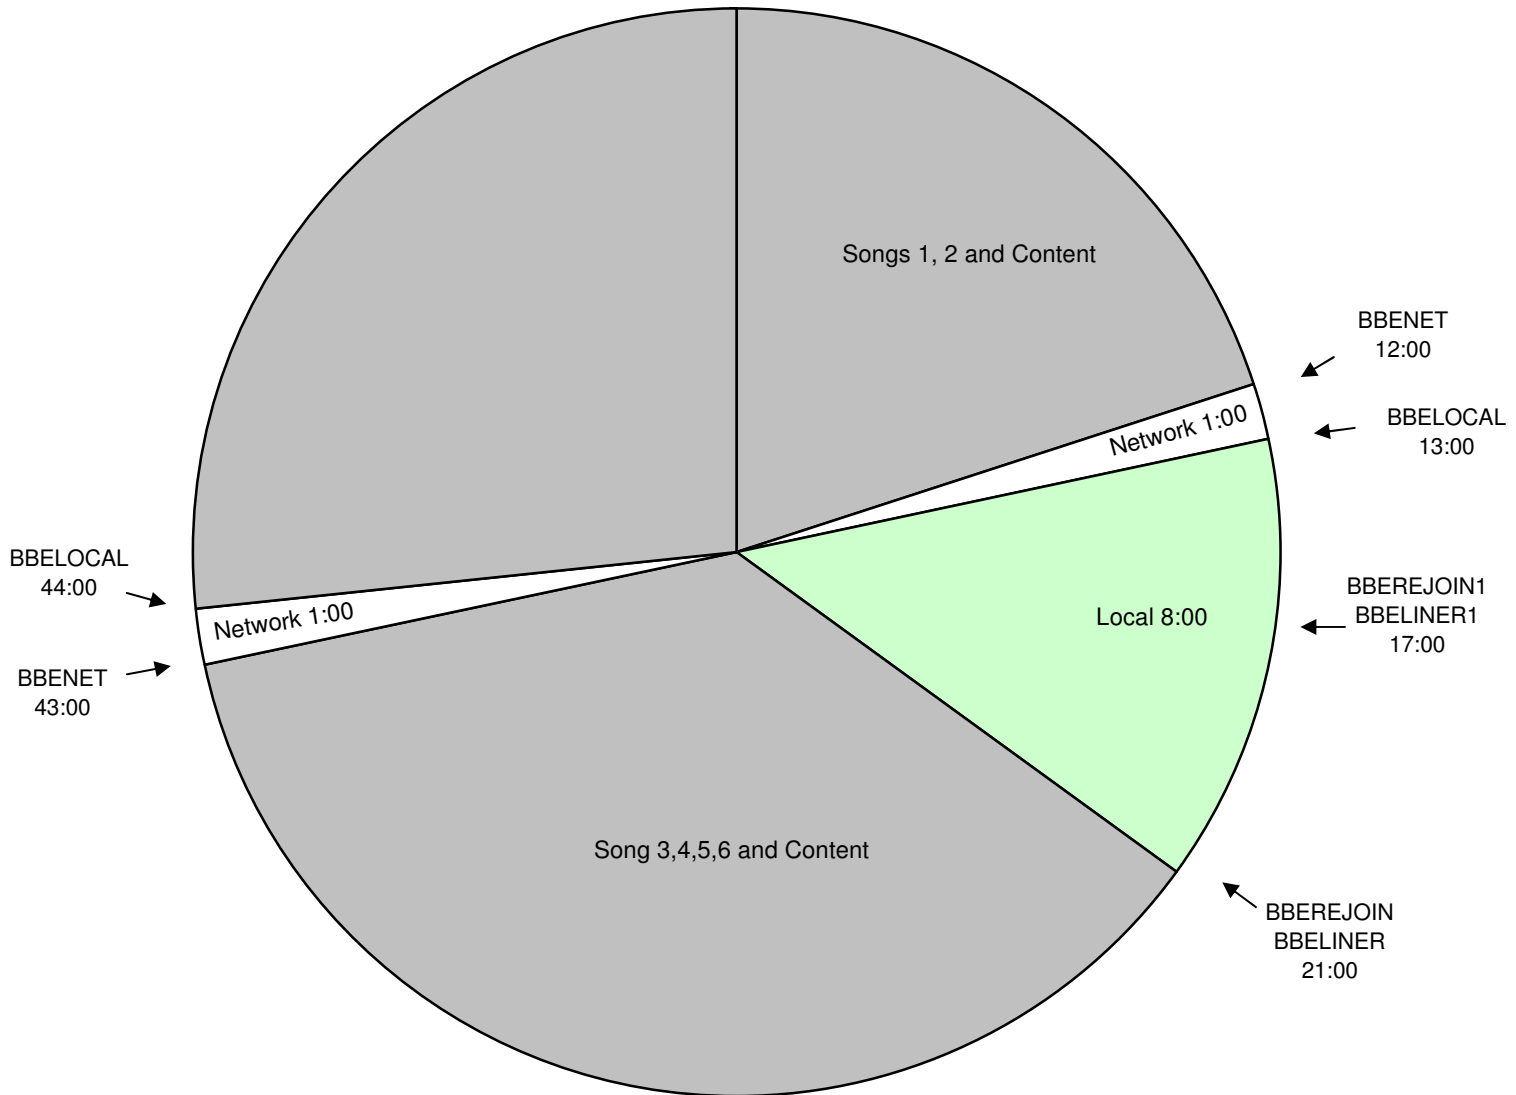

THE BOBBY BONES SHOW

The Bobby Bones Show
 Effective Feb. 18th 2013
 Premiere XDS PRO4-P Satellite
 Hour 5 (Bobby Bones Extra)
 Monday - Friday
 10am - 11am Eastern
 9am - 10am CENTRAL LIVE
 7am - 8am Pacific

BBEREJOIN
 BBETOH
 00:00

All Breaks Float! TOH & BBLINER Also Float!

Program is live for 5 hours starting at 6am Eastern. Central and Western time zones are welcome to air 5 hours, starting at 5am local time.

Network will program music and talk during the content segments. Stations are welcome to schedule additional songs in the 8 minute local segments

BBELocal - Fires local breaks. All breaks float.

BBELINER - Float. Fires locally voiced short show ID - must be exactly 5 second, dry voice

BBELINER1 - Fires locally voiced short show ID - must be exactly 5 second, dry voice

BBEREJOIN - Joins the show

BBEREJOIN1 - Optional rejoin for 4 minute local breaks.

BBETOH - Float. Fires locally produced top of hour ID - network will go silent for :15